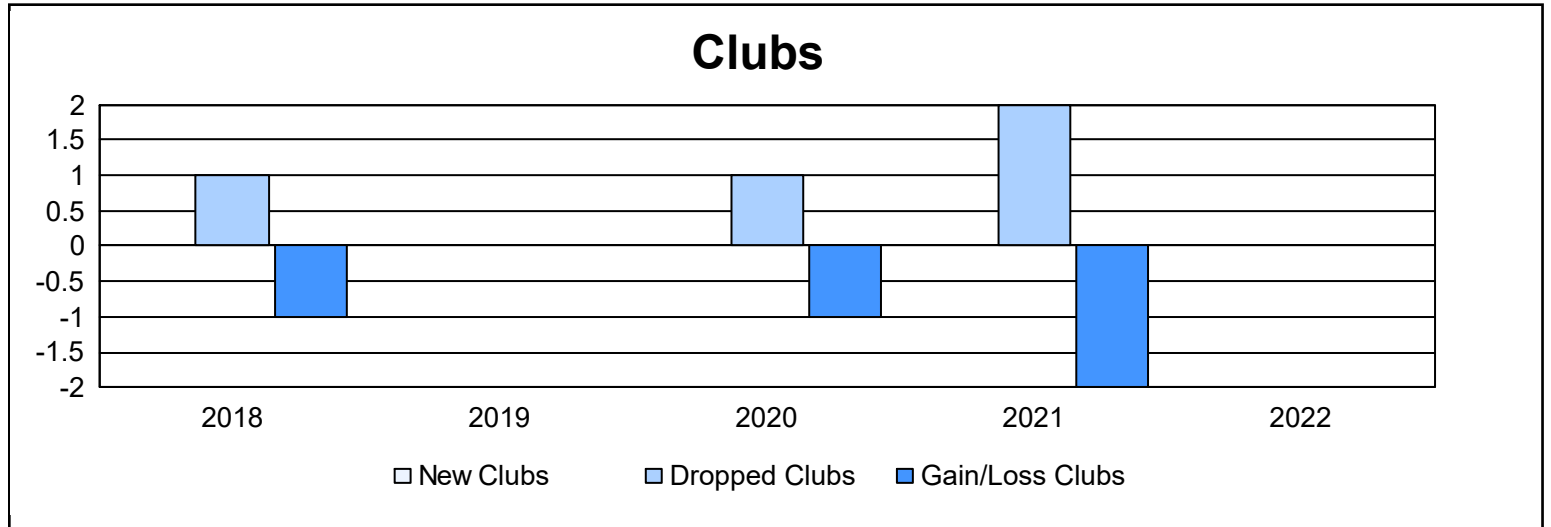

Year	New Clubs	Dropped Clubs	Gain/ Loss Clubs	New Members	Charter Members	Reinstate Members	Transfer Members	Total Member Added	Total Members Dropped	Gain/ Loss Members
2017-2018	0	1	-1	123	0	6	2	131	212	-81
2018-2019	0	0	0	65	0	4	16	85	156	-71
2019-2020	0	1	-1	74	0	1	3	78	131	-53
2020-2021	0	2	-2	62	0	6	13	81	155	-74
2021-2022	0	0	0	109	0	7	2	118	119	-1
<b>Average</b>	<b>0</b>	<b>1</b>	<b>-1</b>	<b>87</b>	<b>0</b>	<b>5</b>	<b>7</b>	<b>99</b>	<b>155</b>	<b>-56</b>

### Membership Composition June 2022 Cumulative